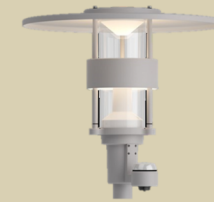

LOUIS POULSEN DESIGNER OUTDOOR LIGHTING

Designer lighting creating beautiful and functional outdoor spaces that make people feel welcome and safe, and highlight the landscape and architectural design.